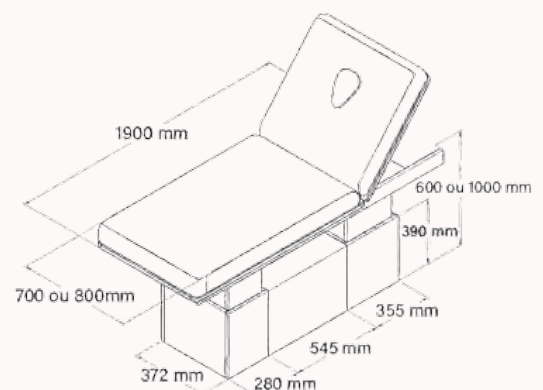

Finish : Natural Oak • Bamboo • Wenge • Dark Oak • Grey Oak
• White • Charcoal Grey • Black

Leather : White • Beige

Dimensions : 70x190cm • 80x190cm • Made to measure

Technical specifications

- General power supply 220V section 1,5 or 2,5
- Stainless steel
- Solid wood veneer, melamine or lacquered 19 mm
- Comfort foam RP24
- Leatherette Valencia Sisal treated to European standards
- Maximum load: 2 000 N (push)

Design to measure

Custom design allows you to create a massage table that perfectly suits your needs and preferences. This means you can choose the materials, dimensions, colors and features of your massage table to get exactly what you need.