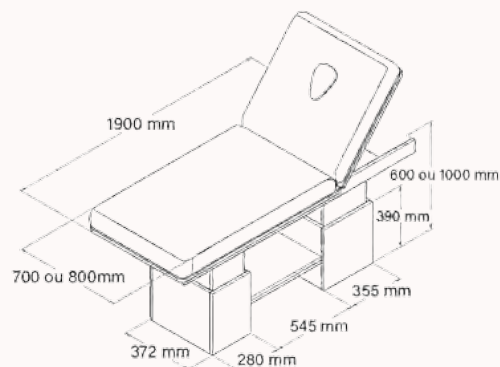

Finish : Natural Oak • Bamboo • Wenge • Dark Oak • Grey Oak
• White • Charcoal Grey • Black

Leather : White • Beige

Dimensions : 70x190cm • 80x190cm • Made to measure

Technical specifications

- General power supply 220V section 1,5 or 2,5
- Stainless steel
- Solid wood veneer, melamine or lacquered 19 mm
- Comfort foam RP24
- Leatherette Valencia Sisal treated to European standards
- Maximum load: 2 000 N (push)